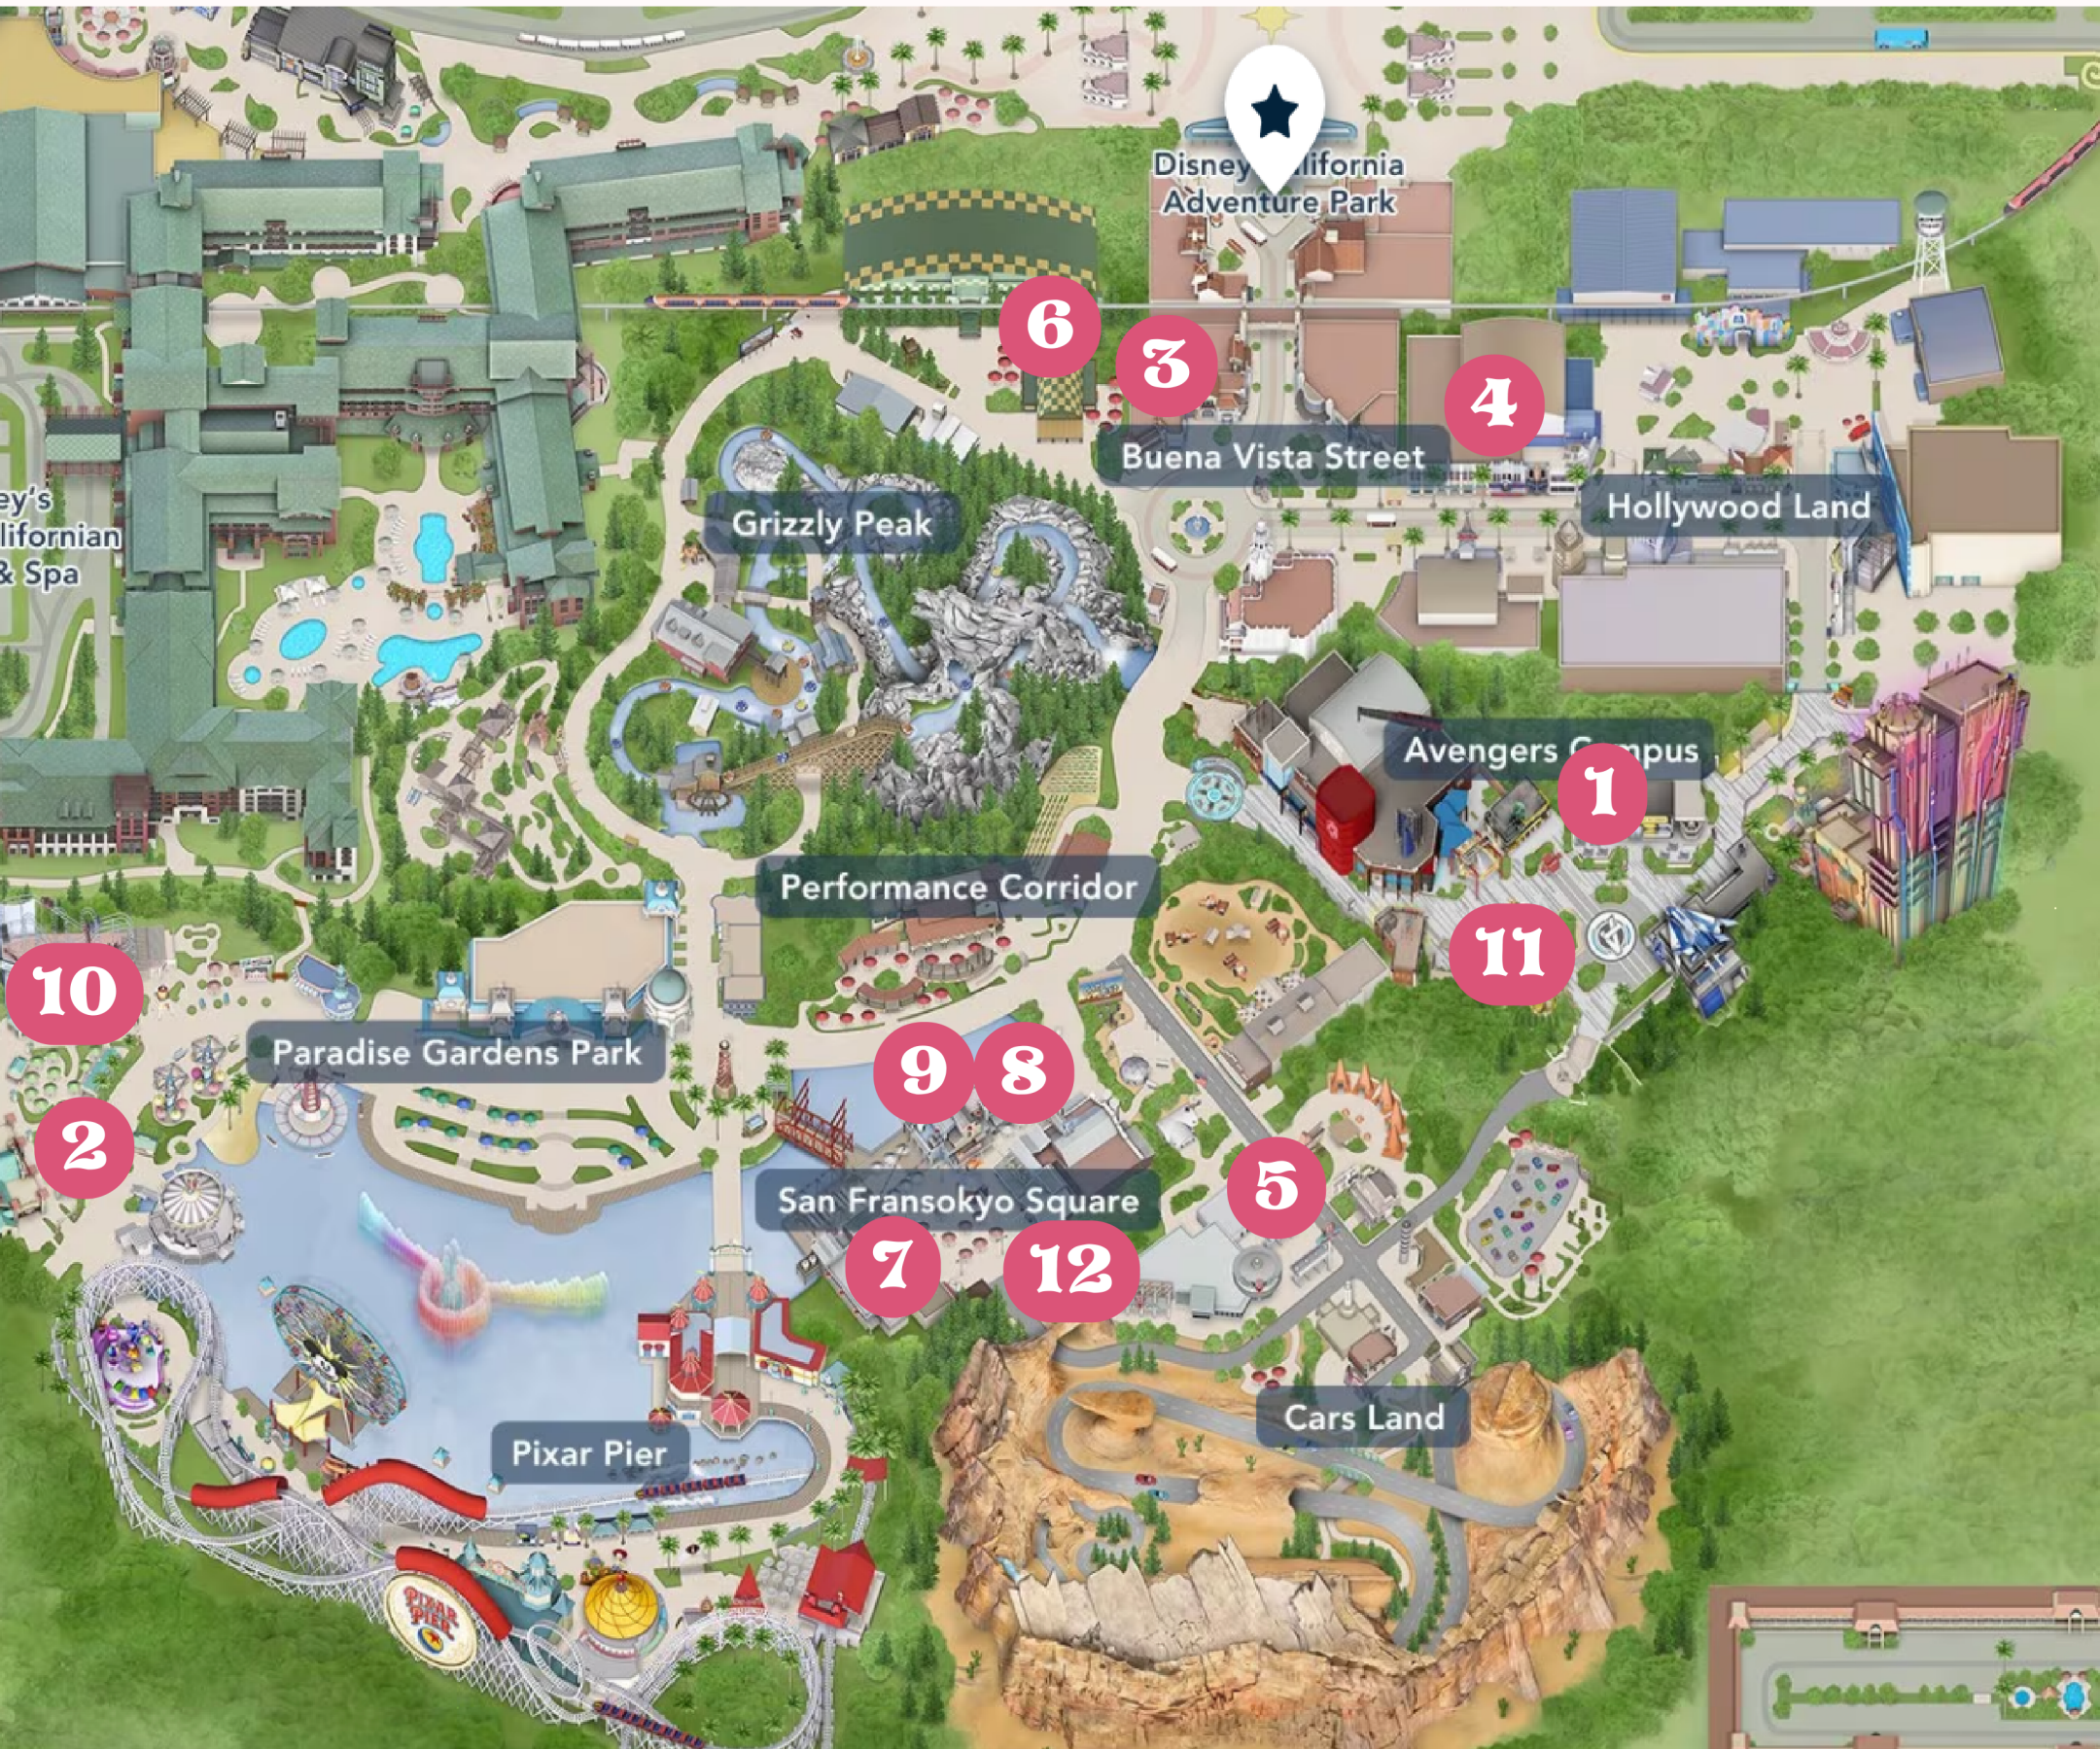

MOM STREET USA

California Adventure

BEST WATER GUIDE

FOUNTAIN DISPENSERS

- 1 - PYM TEST KITCHEN
- 2 - BOARDWALK PIZZA

COUNTER SERVICE

- 3 - FIDDLER FIFER & PRACTICAL CAFE (CAN HAVE LONG LINES)
- 4 - AWARD WEINERS
- 5 - FLO'S V8 CAFE
- 6 - SMOKEJUMPERS
- 7 - COCINA CUCAMONGA
- 8 - LUCKY FORTUNE
- 9 - AUNT CASS CAFE
- 10 - PARADISE GARDEN

WATER BOTTLE REFILL STATION

- 11 - ANCIENT SANCTUM
- 12 - SANFRANSOKYO